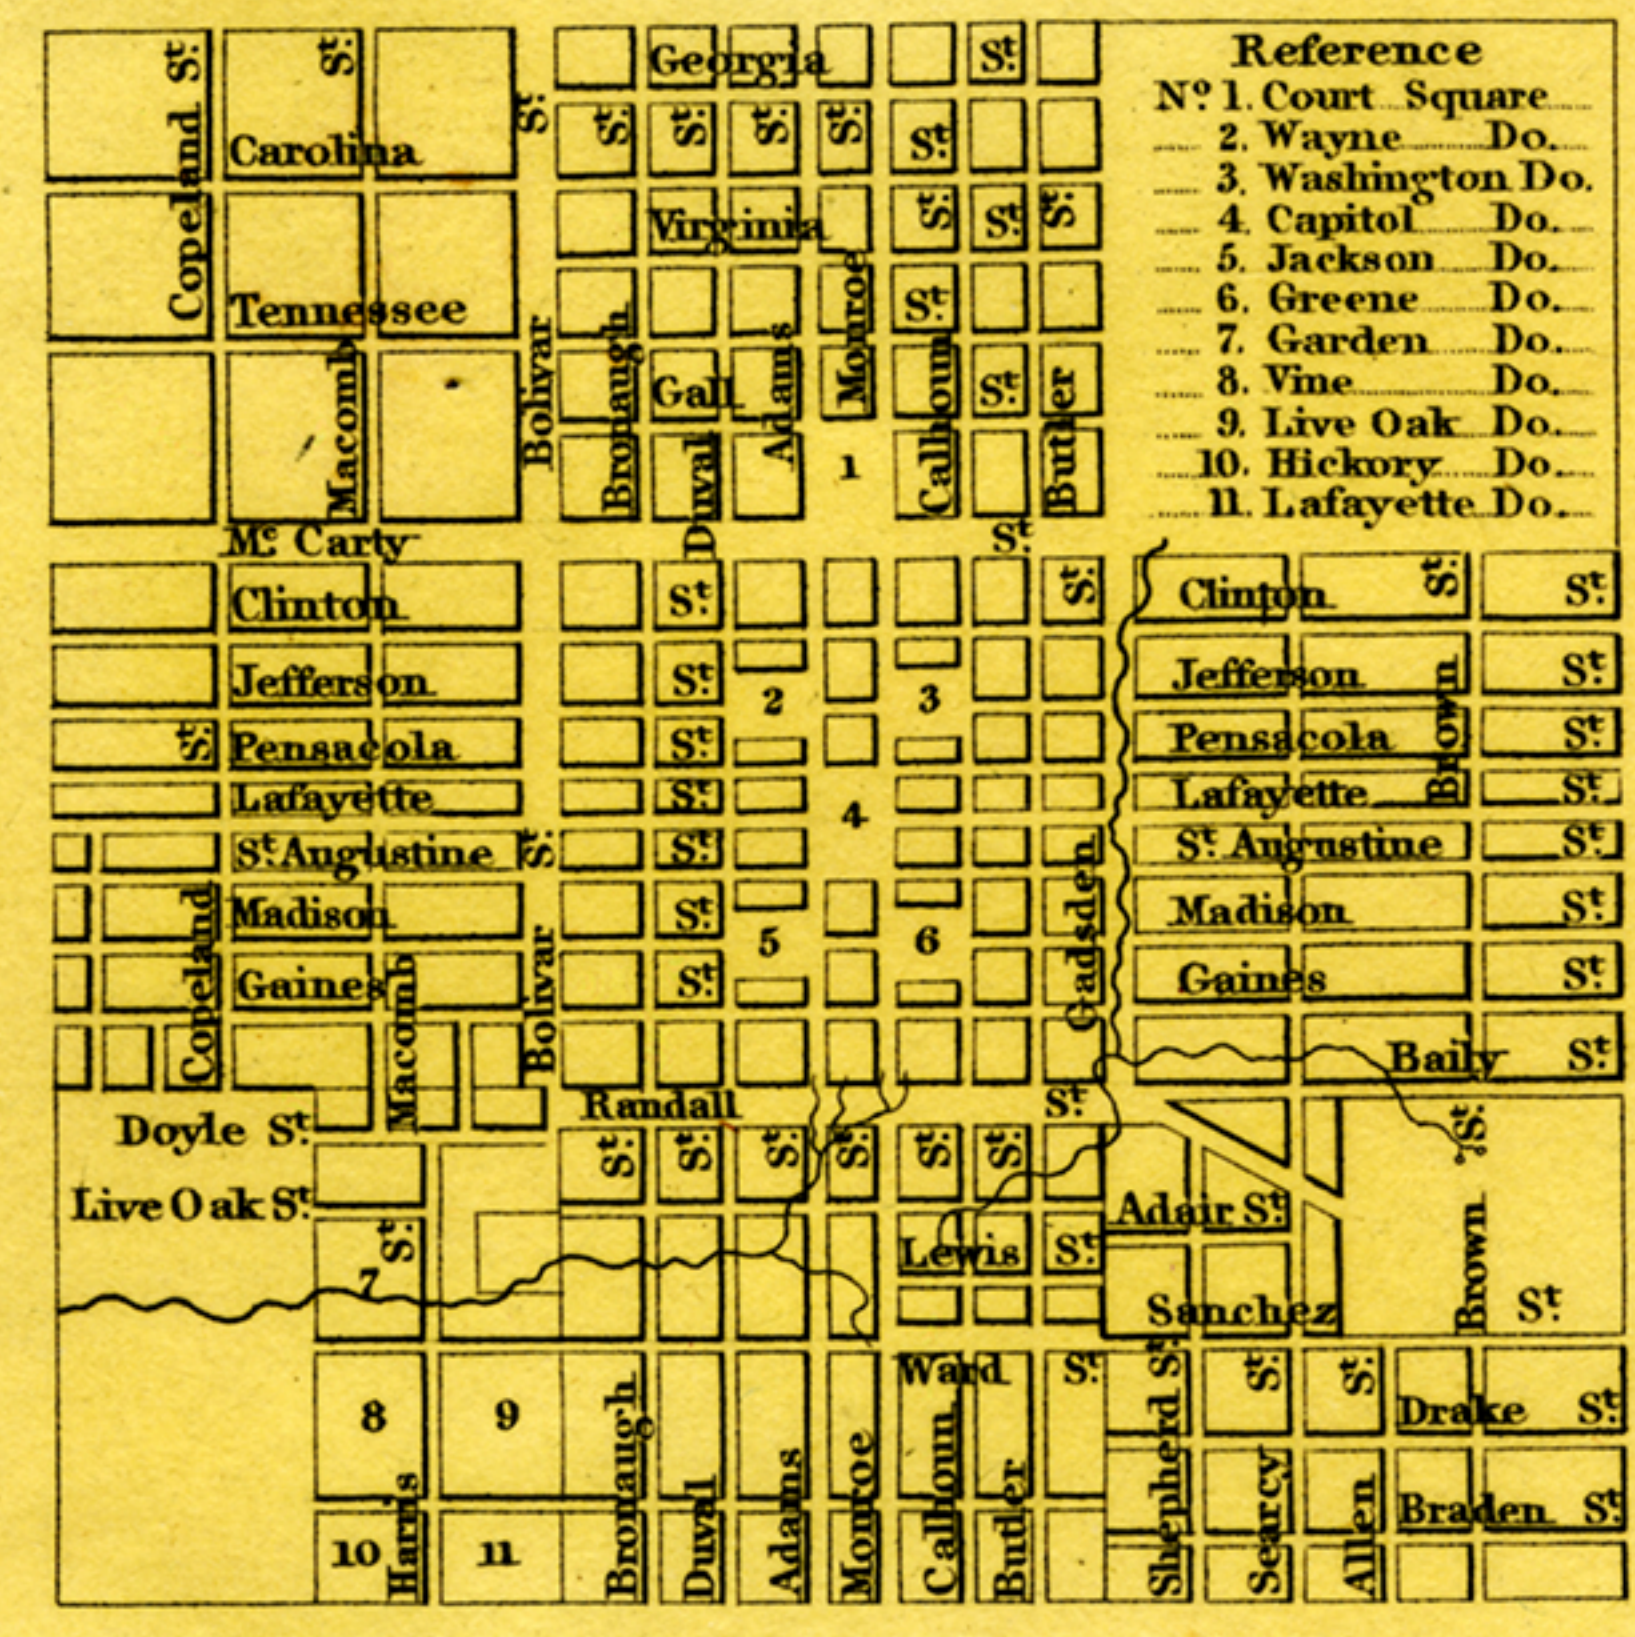

87 86 85 Longitude West 84 from Greenwich 83 82 81 80

FLORIDA

1831

PLAN OF TALLAHASSEE.

PLAN OF PENSACOLA.

SCALE. 5 10 20 30 40 50 100 150 MILES.

Longitude West 7 from Washington.