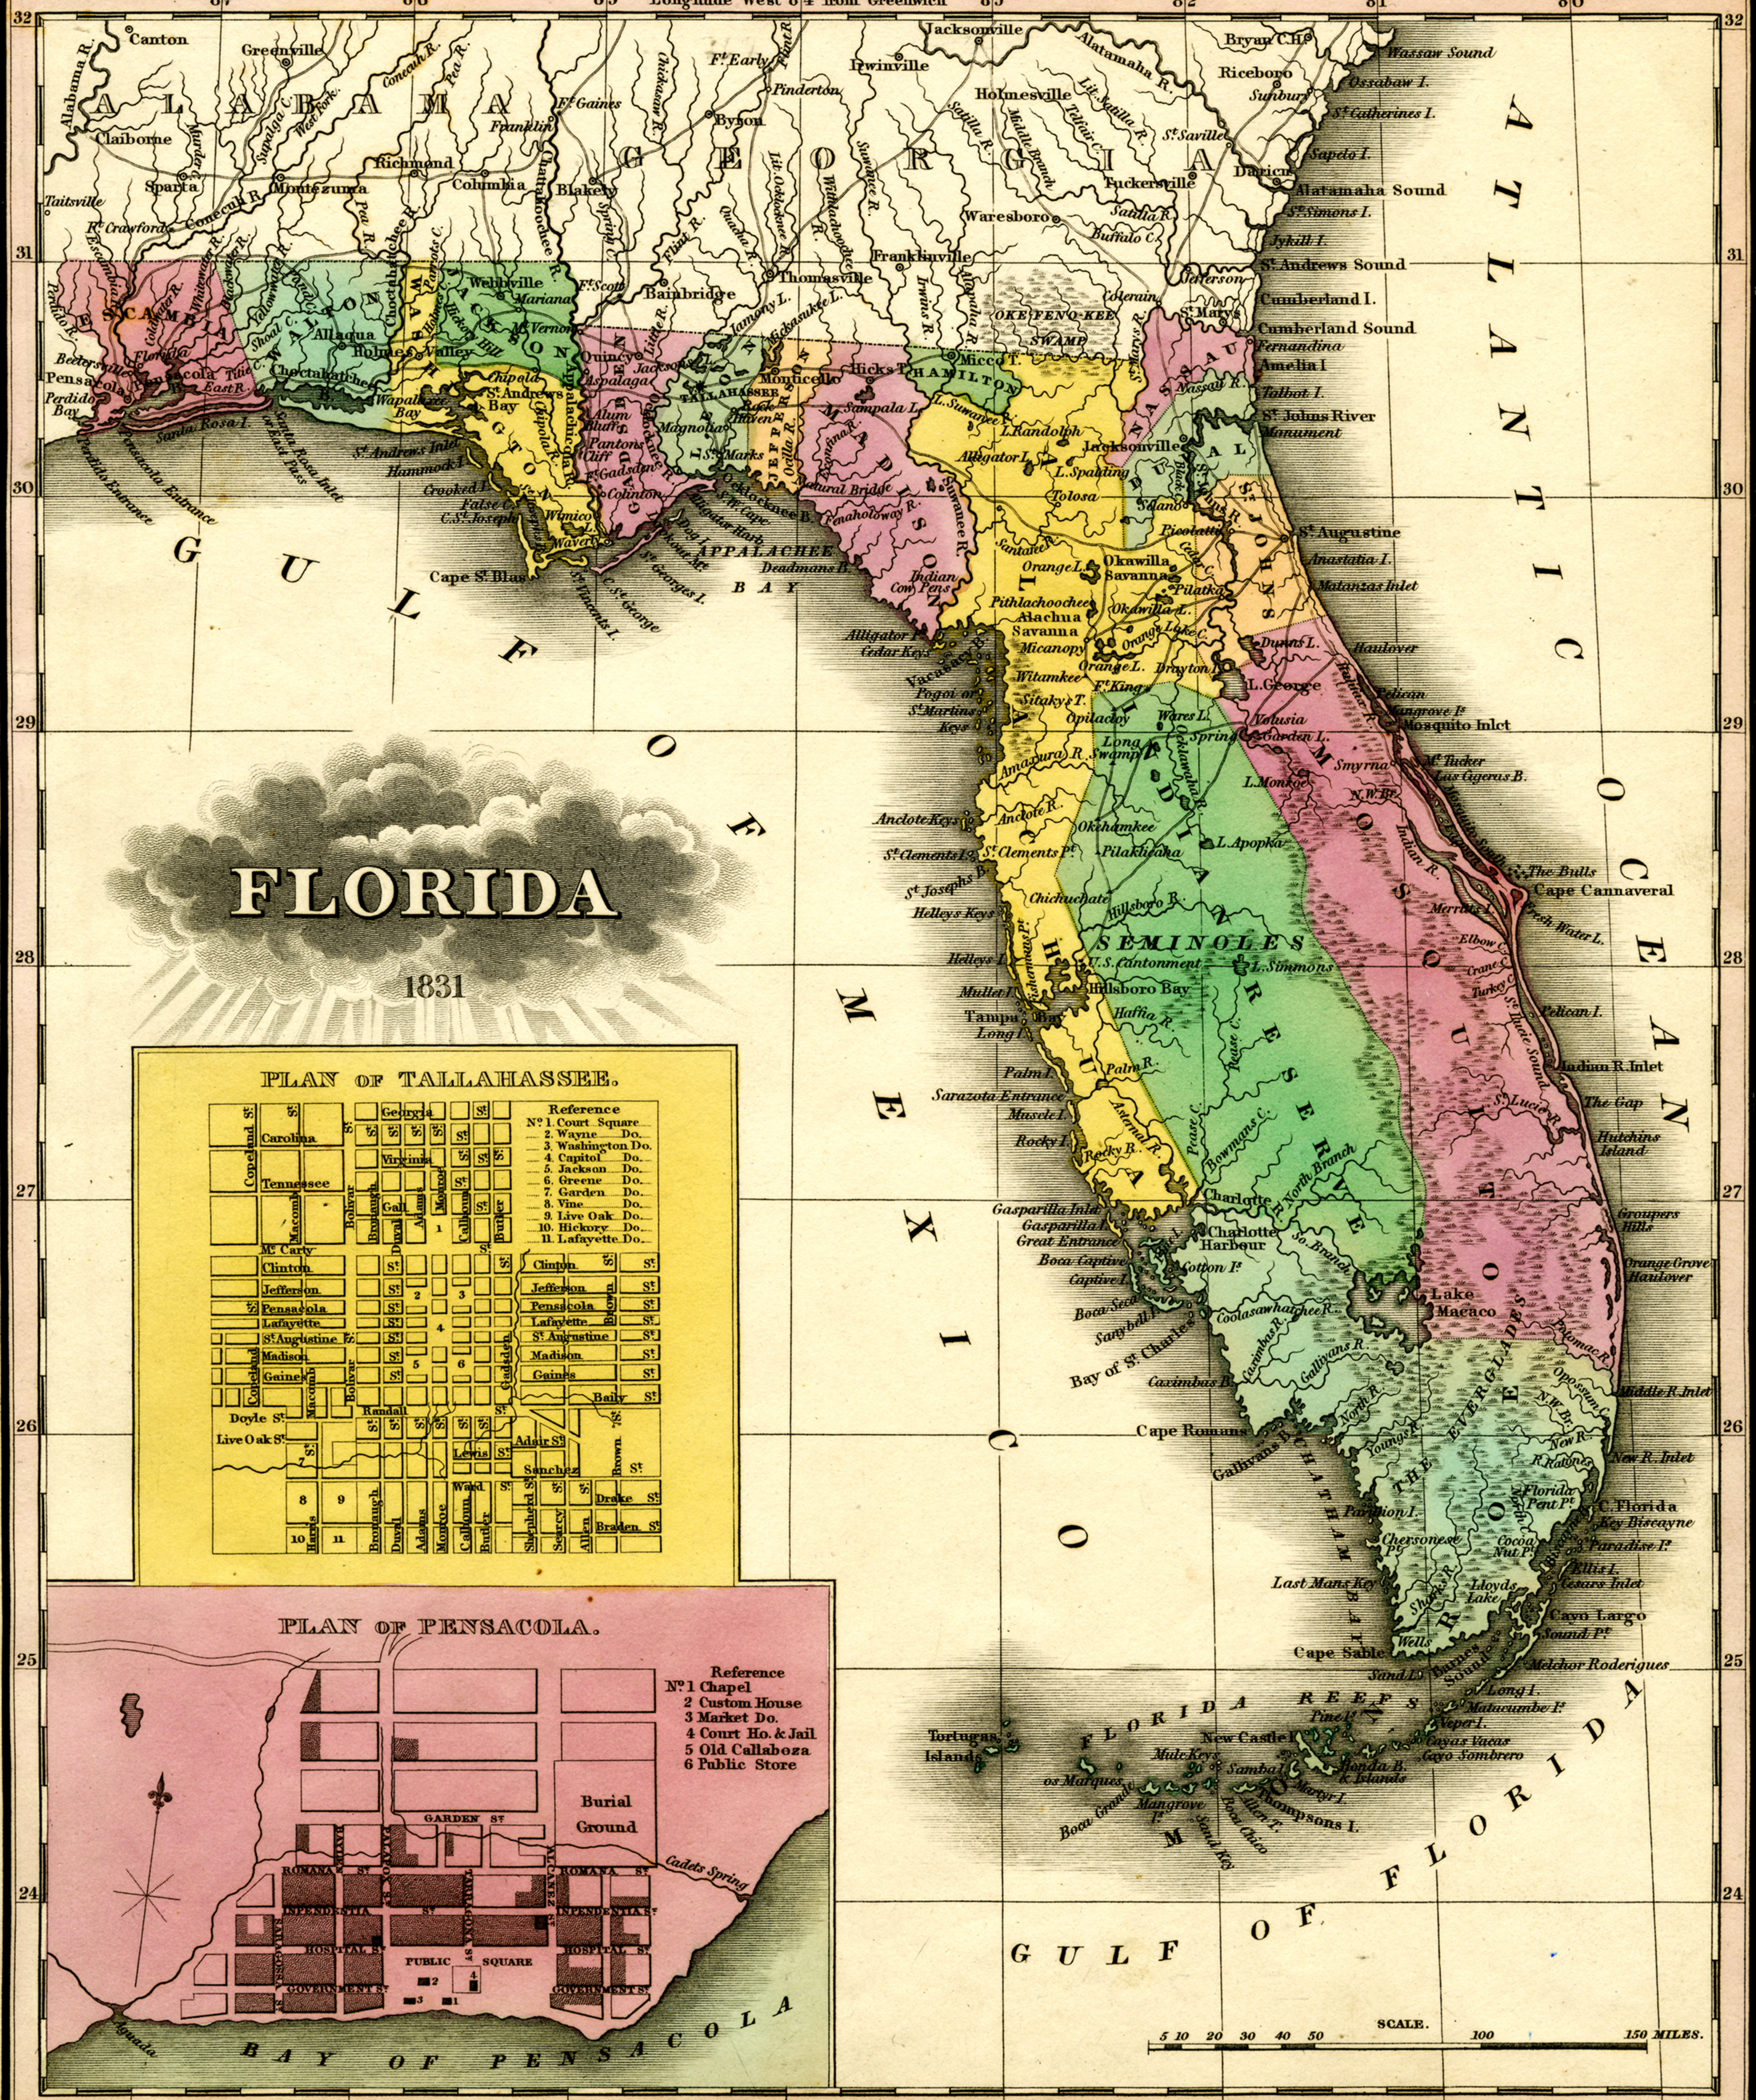

87 86 85 Longitude West 84 from Greenwich 83 82 81 80

FLORIDA

1831

PLAN OF TALLAHASSEE.

PLAN OF PENSACOLA.

SCALE. 5 10 20 30 40 50 100 150 MILES.

Longitude West 7 from Washington.