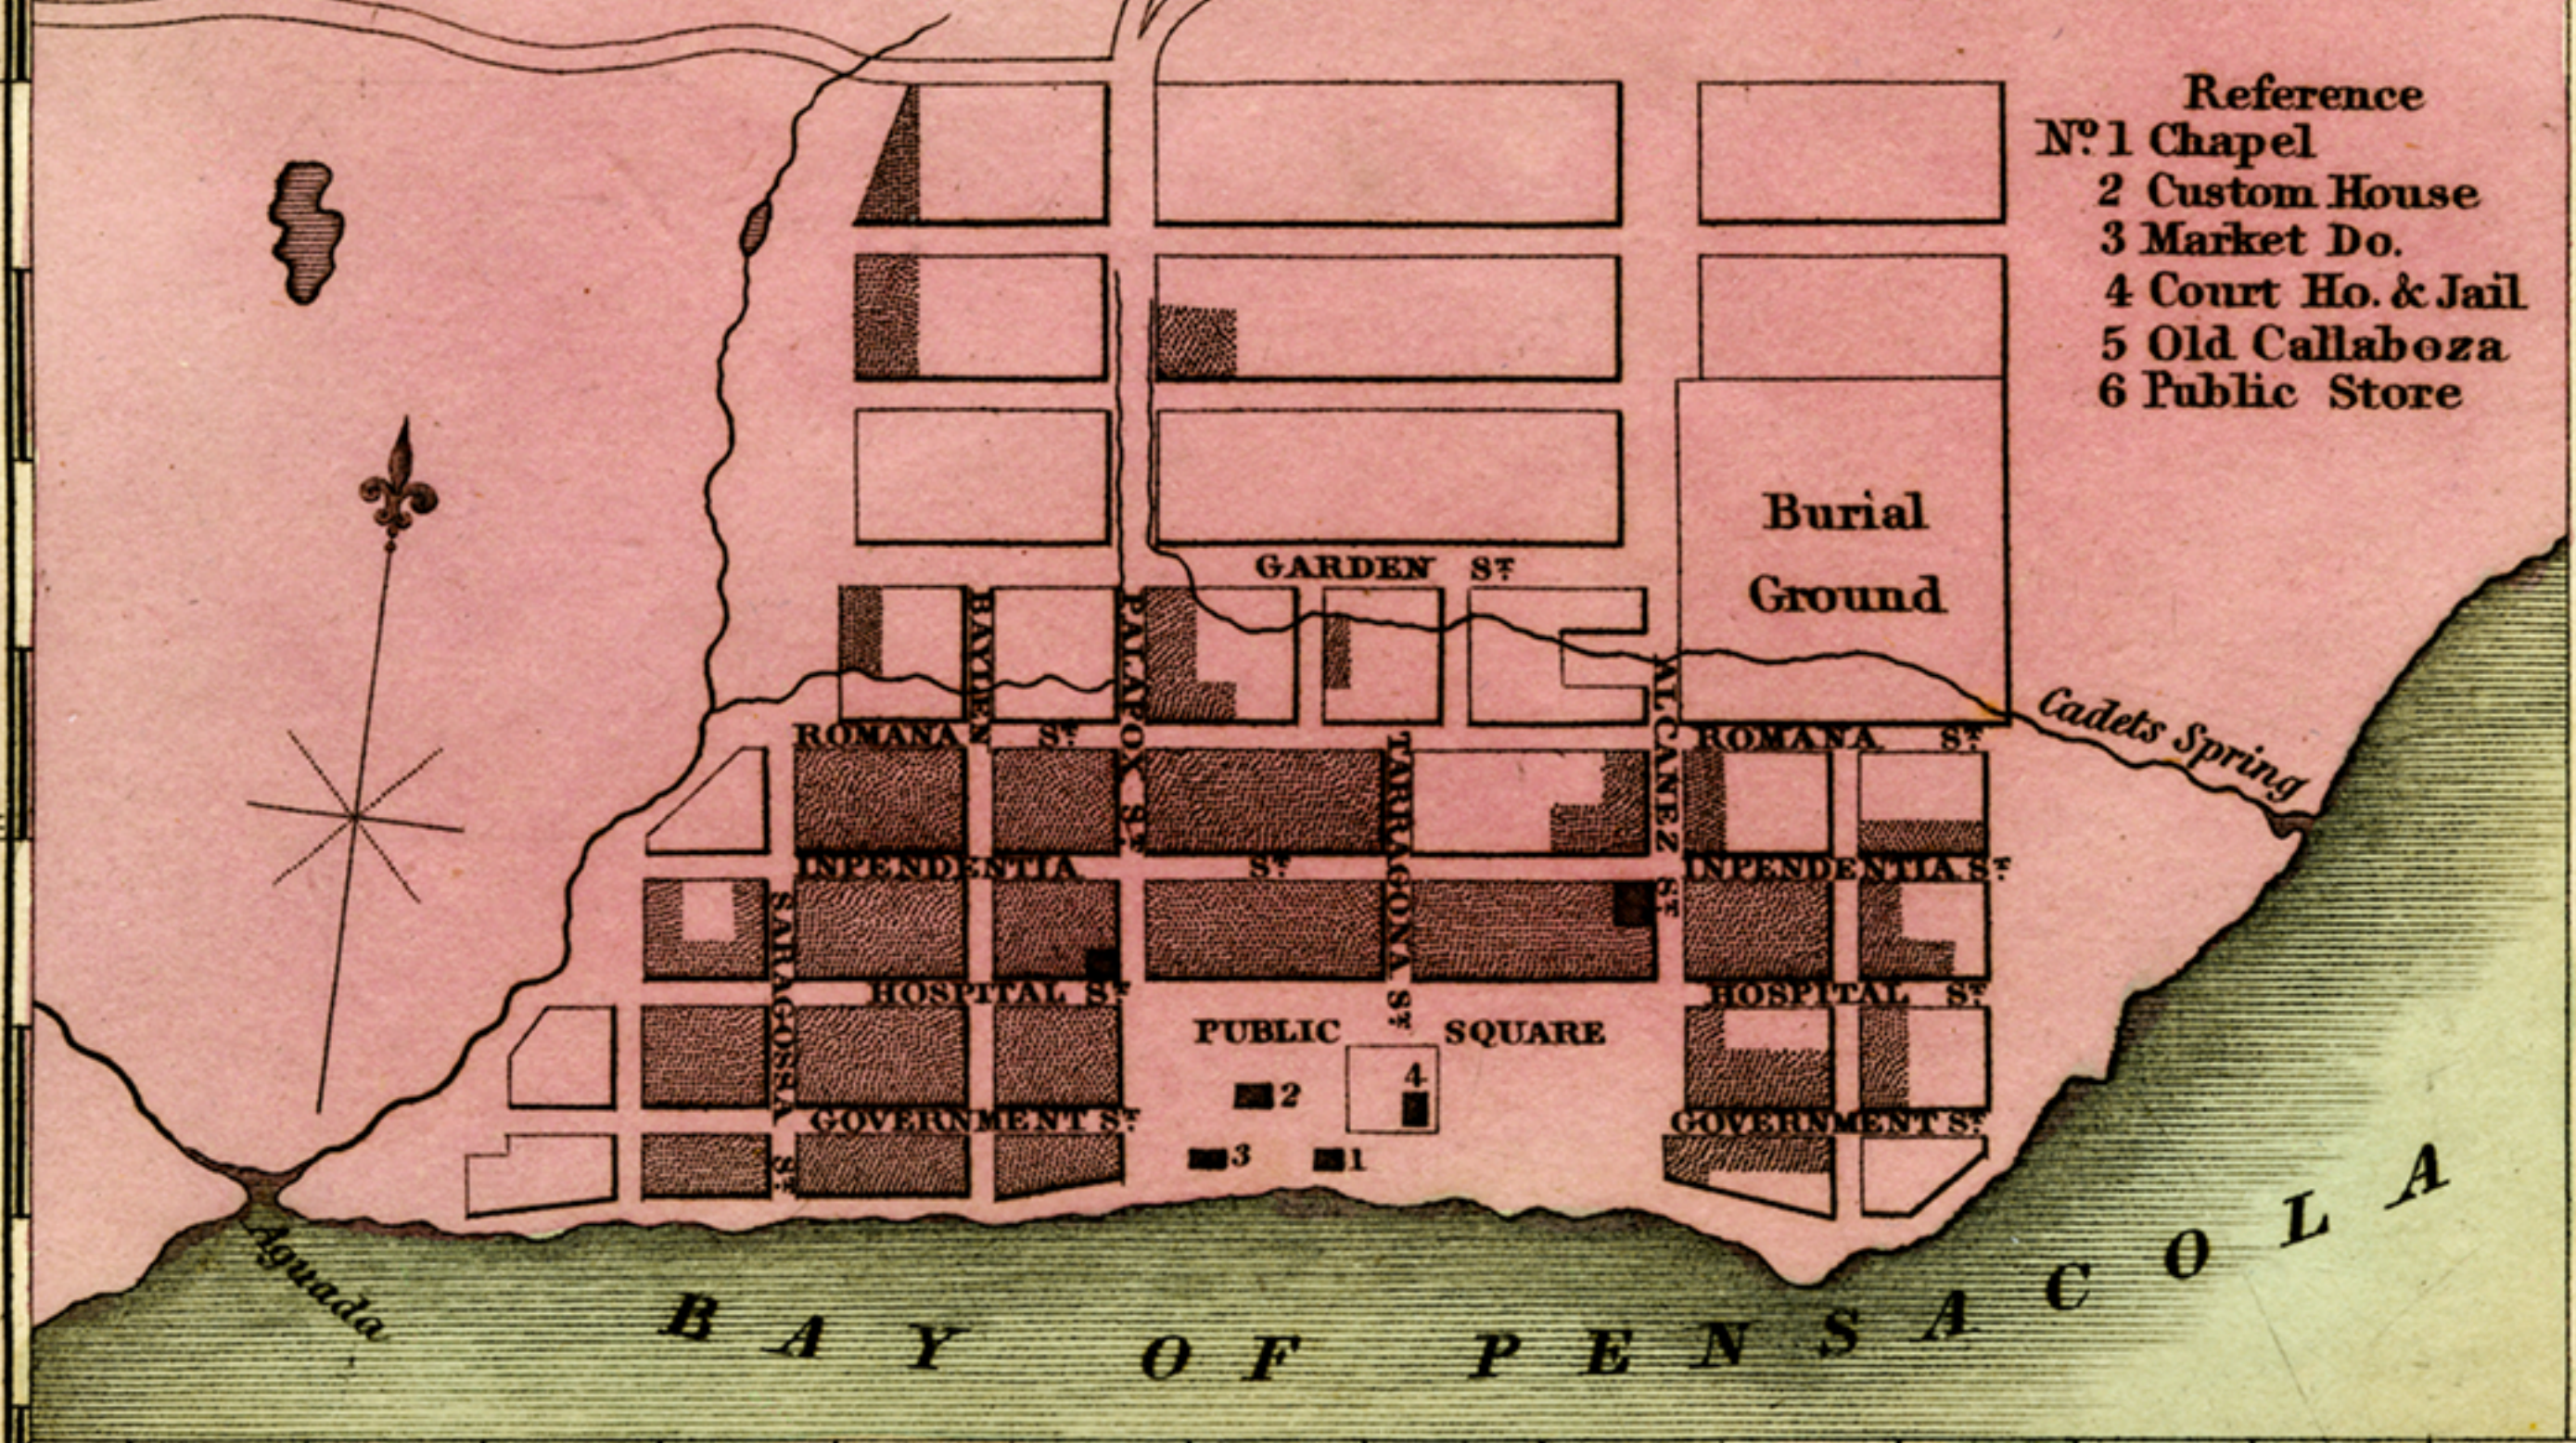

87 86 85 Longitude West 84 from Greenwich 83 82 81 80

FLORIDA

1831

PLAN OF TALLAHASSEE.

PLAN OF PENSACOLA.

SCALE. 5 10 20 30 40 50 100 150 MILES.

Longitude West 7 from Washington.