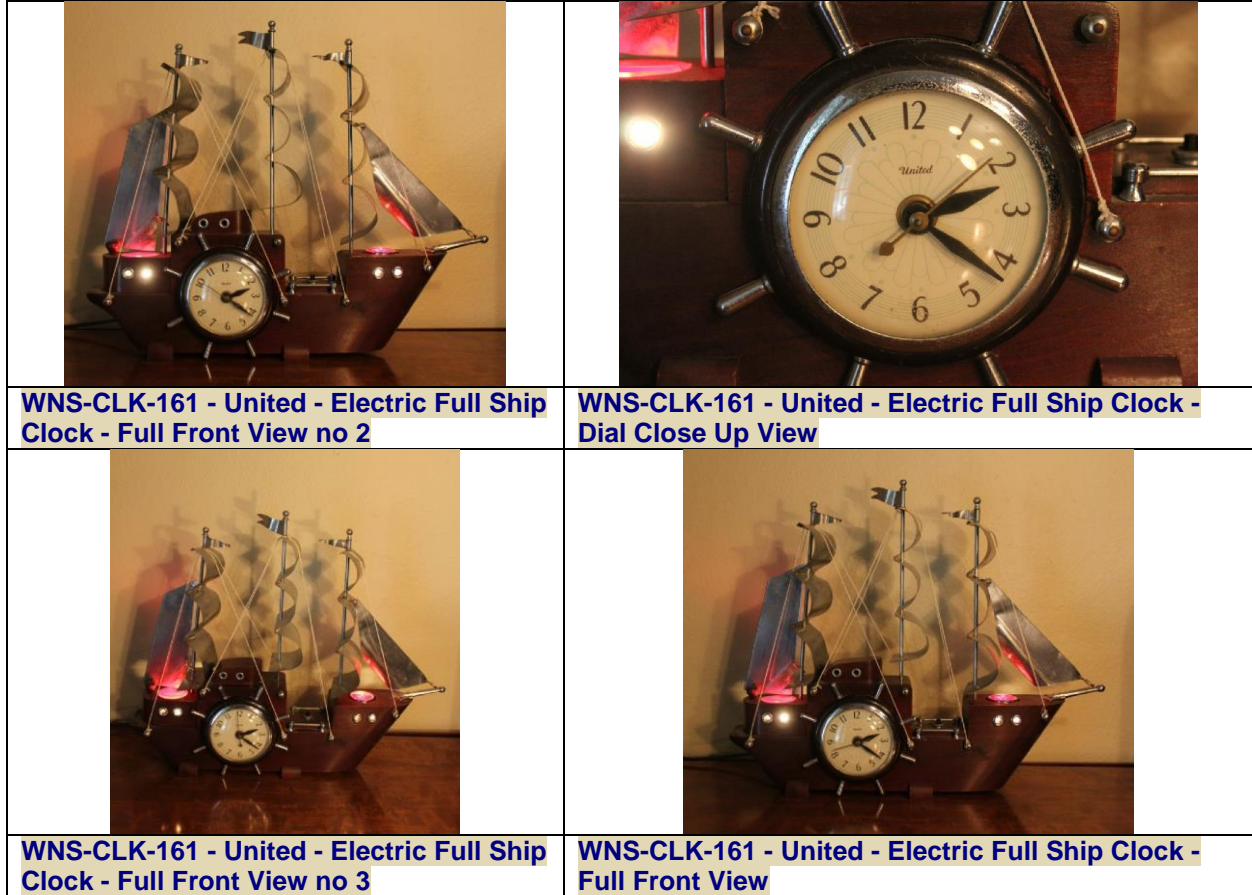

# Electric Masked Ship Clock with Lighted Deck and Port Holes by United - (circa 1940s)

**United - Electric Masked Ship Clock with a red lighted deck and white lighted port holes.**

**The clock is 19" long x 16" high x 3" deep. The hull is made of mahogany wood and the sails are metal with ropes.**

**The dial has a white background color with Arabic numerals and is signed 'Imperial'.**

**Item ID: WNS-CLK-161**