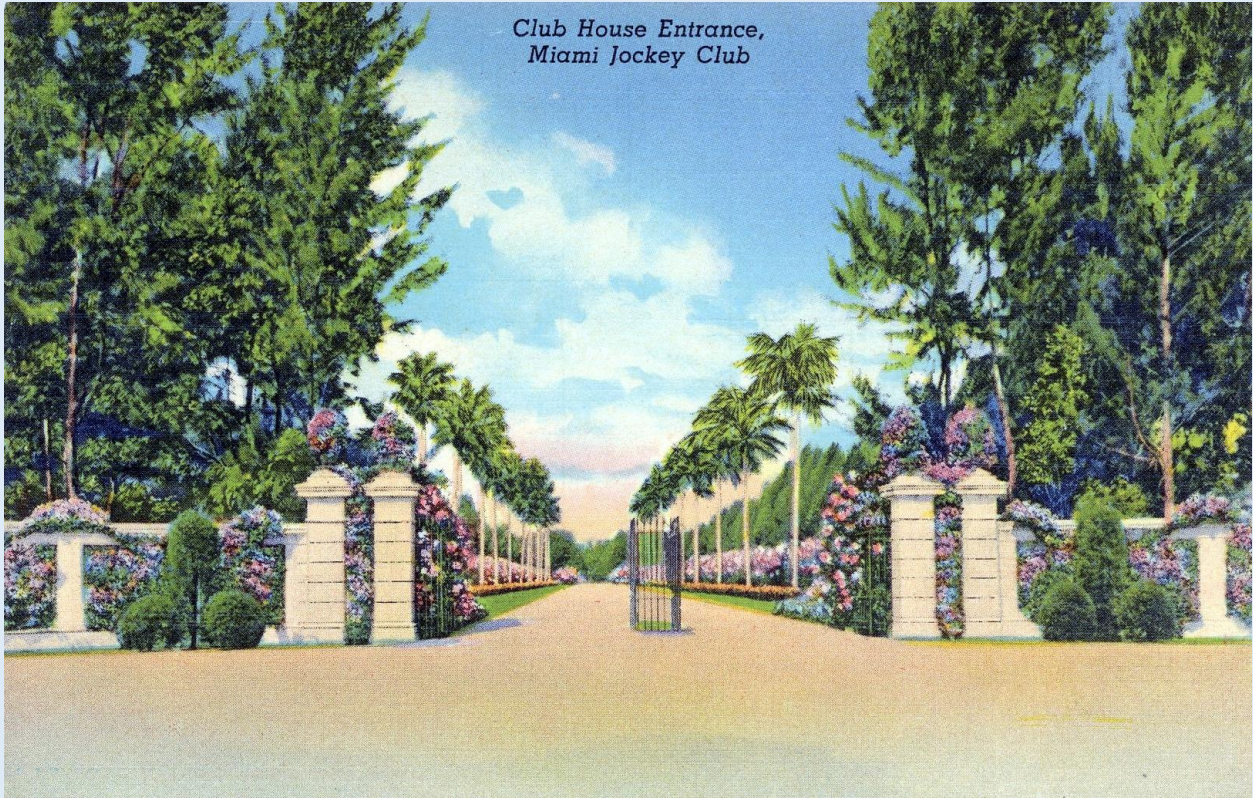

Biscayne Kennel Club - America's showplace for Greyhound racing - Miami, Fla. - ca. 1970s.

M-219 CLUB HOUSE AND GRANDSTAND, MIAMI JOCKEY CLUB

AMERICA'S MOST BEAUTIFUL RACE COURSE

PHOTO BY G. W. ROMER

Club House and Grandstand - Miami Jockey Club - America's Most Beautiful Race Course - Miami, Fla. - ca. 1940s.

Club House Entrance - Hialeah Park - Miami, Fla. - ca. 1940s.

*Club House Entrance,  
Miami Jockey Club*

Club House Entrance - Miami Jockey Club - Miami, Fla. - ca. 1940s.

Entering the Stretch at Hialeah Park Race Track - Miami, Fla. - ca. 1950.

*Entrance to Grandstand, Hialeah Park, Miami, Florida 4*

Entrance to Grandstand - Hialeah Park - Miami, Fla. - ca. 1940s.

*D. C. 255—Entrance to Gulfstream Park Race Course,  
between Hollywood and Miami, Fla.*

Entrance to Gulfstream Park Race Course, between Hollywood and Miami, Fla. - ca. 1940s.

Entrance to the Clubhouse at Hialeah Race Course - Hialeah, Fla. - ca. 1940s

Entrance to Tropical Park Race Course - Miami, Fla. - ca. 1952.