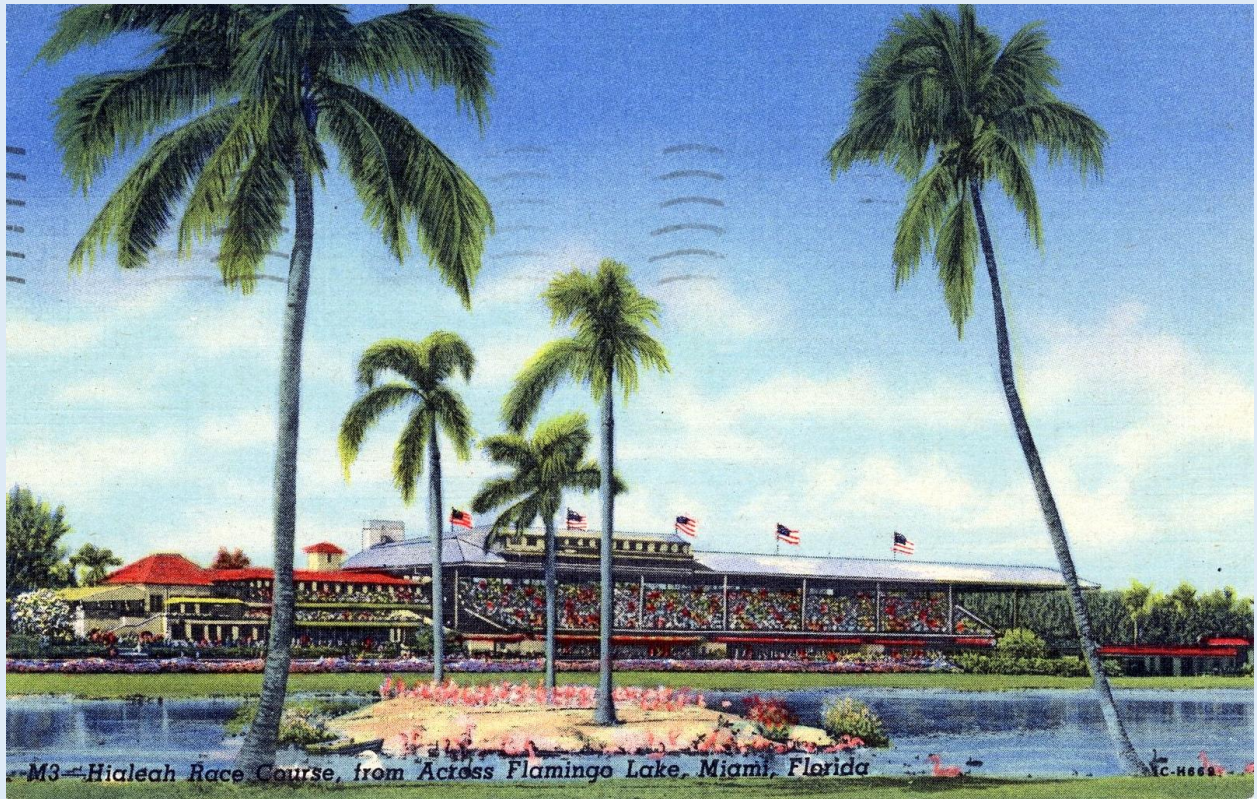

Flamingos in Hialeah Park, Miami, Florida 44

Flamingos in Hialeah Park - Miami, Fla. - ca. 1940s.

Graceful Flamingos at Hialeah Park - Miami, Fla. - ca. 1940s.

GRANDSTAND AND CLUB HOUSE FROM PADDOCK, TROPICAL PARK RACE TRACK,  
MIAMI, FLORIDA

11

Grandstand and Club House from Paddock Tropical Park Race Track - Miami, Fla. - ca. 1940s.

Grandstand Entrance, Hialeah Park - Miami, Fla. - ca. 1940s.

*Over The Hurdles at West Flagler Kennel Club, Miami, Florida*

Greyhounds jumping over a fence during a race at West Flagler Kennel Club - Miami, Fla. - ca. 1952.

Hialeah Race Course, from across Flamingo Lake - Miami, Fla. - ca. 1951.

Miami Beach Kennel Club - Dog Track - Miami, Fla. - ca. 1946.

Power Cruiser Boat 'Hoosier V' Broke World's Record at Miami Race Course - Miami, Fla. - ca. 1920.

The World's Fastest Greyhounds Race at West Flagler Kennel Club - Miami, Fla. - ca. 1953.