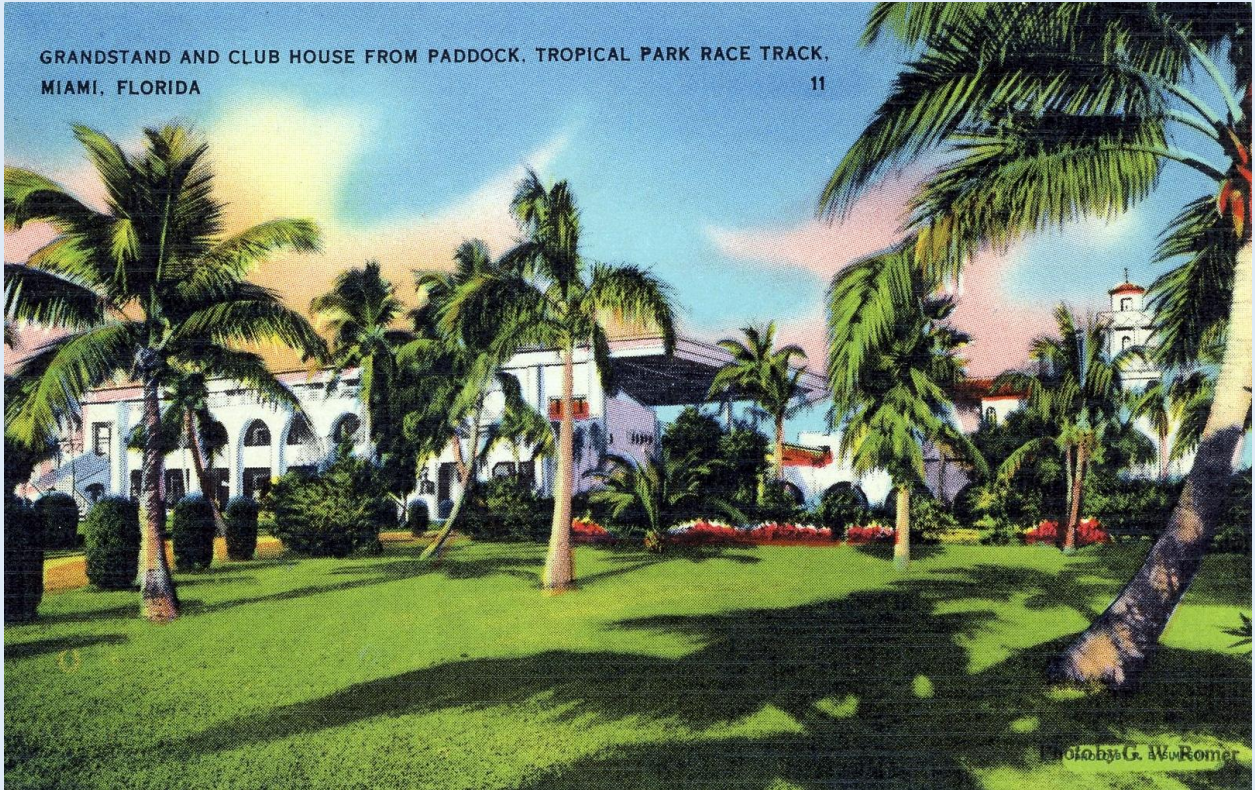

Biscayne Kennel Club - America's showplace for Greyhound racing - Miami, Fla. - ca. 1970s.

M-219 CLUB HOUSE AND GRANDSTAND, MIAMI JOCKEY CLUB

AMERICA'S MOST BEAUTIFUL RACE COURSE

PHOTO BY G. W. ROMER

Club House and Grandstand - Miami Jockey Club - America's Most Beautiful Race Course - Miami, Fla. - ca. 1940s.

Club House Entrance - Hialeah Park - Miami, Fla. - ca. 1940s.

*Club House Entrance,  
Miami Jockey Club*

Club House Entrance - Miami Jockey Club - Miami, Fla. - ca. 1940s.

Entering the Stretch at Hialeah Park Race Track - Miami, Fla. - ca. 1950.

Flamingos in Hialeah Park, Miami, Florida 44

Flamingos in Hialeah Park - Miami, Fla. - ca. 1940s.

Graceful Flamingos at Hialeah Park - Miami, Fla. - ca. 1940s.

GRANDSTAND AND CLUB HOUSE FROM PADDOCK, TROPICAL PARK RACE TRACK,  
MIAMI, FLORIDA

11

Grandstand and Club House from Paddock Tropical Park Race Track - Miami, Fla. - ca. 1940s.

Grandstand Entrance, Hialeah Park - Miami, Fla. - ca. 1940s.

*Over The Hurdles at West Flagler Kennel Club, Miami, Florida*