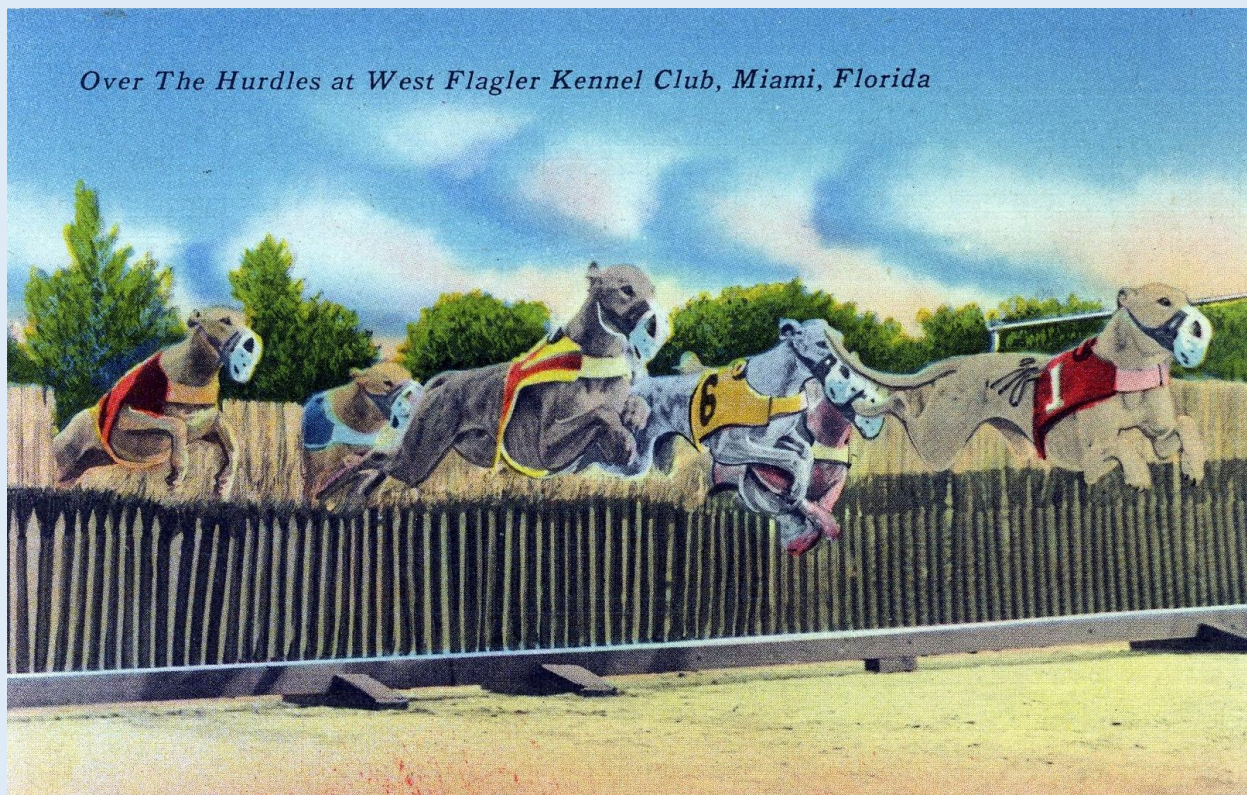

11

Grandstand and Club House from Paddock Tropical Park Race Track - Miami, Fla. - ca. 1940s.

Grandstand Entrance, Hialeah Park - Miami, Fla. - ca. 1940s.

*Over The Hurdles at West Flagler Kennel Club, Miami, Florida*

Greyhounds jumping over a fence during a race at West Flagler Kennel Club - Miami, Fla. - ca. 1952.

Hialeah Race Course, from across Flamingo Lake - Miami, Fla. - ca. 1951.

Miami Beach Kennel Club - Dog Track - Miami, Fla. - ca. 1946.

Power Cruiser Boat 'Hoosier V' Broke World's Record at Miami Race Course - Miami, Fla. - ca. 1920.

The World's Fastest Greyhounds Race at West Flagler Kennel Club - Miami, Fla. - ca. 1953.