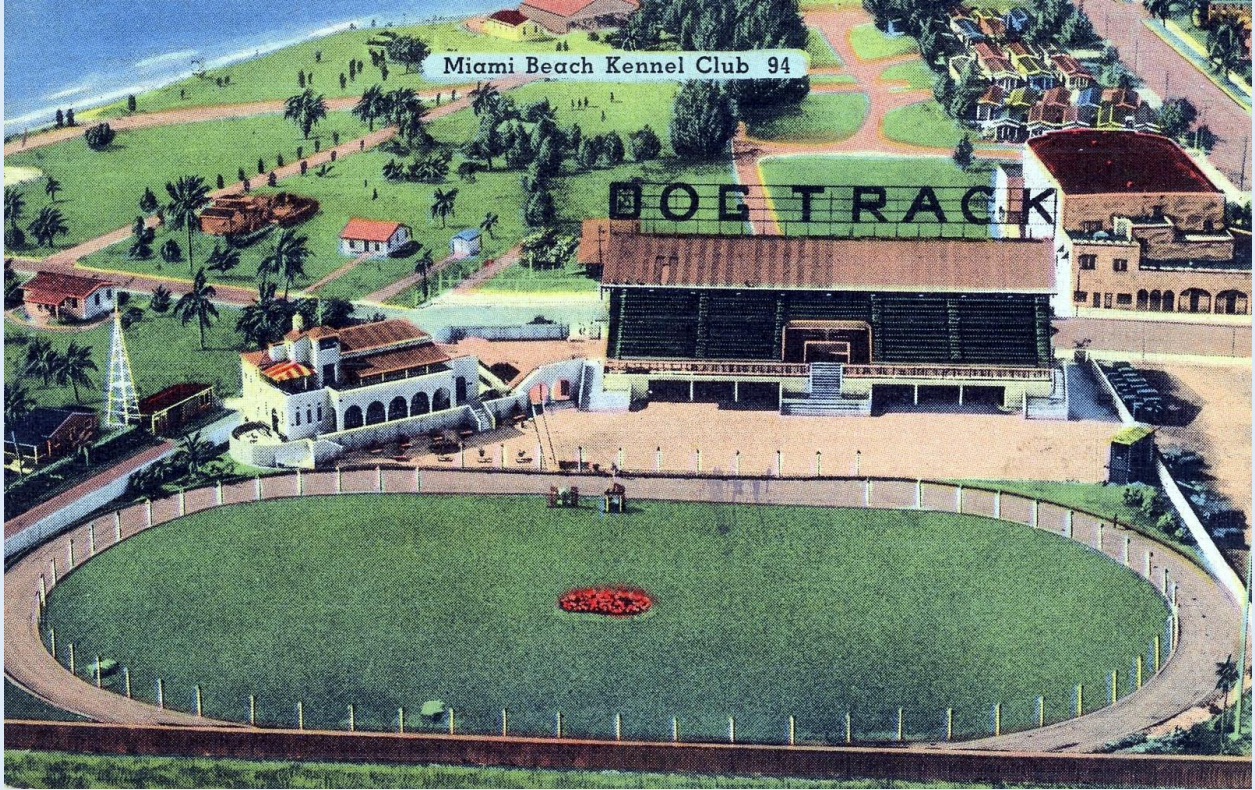

11

Grandstand and Club House from Paddock Tropical Park Race Track - Miami, Fla. - ca. 1940s.

Grandstand Entrance, Hialeah Park - Miami, Fla. - ca. 1940s.

*Over The Hurdles at West Flagler Kennel Club, Miami, Florida*

Greyhounds jumping over a fence during a race at West Flagler Kennel Club - Miami, Fla. - ca. 1952.

Hialeah Race Course, from across Flamingo Lake - Miami, Fla. - ca. 1951.

Miami Beach Kennel Club - Dog Track - Miami, Fla. - ca. 1946.

Power Cruiser Boat 'Hoosier V' Broke World's Record at Miami Race Course - Miami, Fla. - ca. 1920.

The World's Fastest Greyhounds Race at West Flagler Kennel Club - Miami, Fla. - ca. 1953.