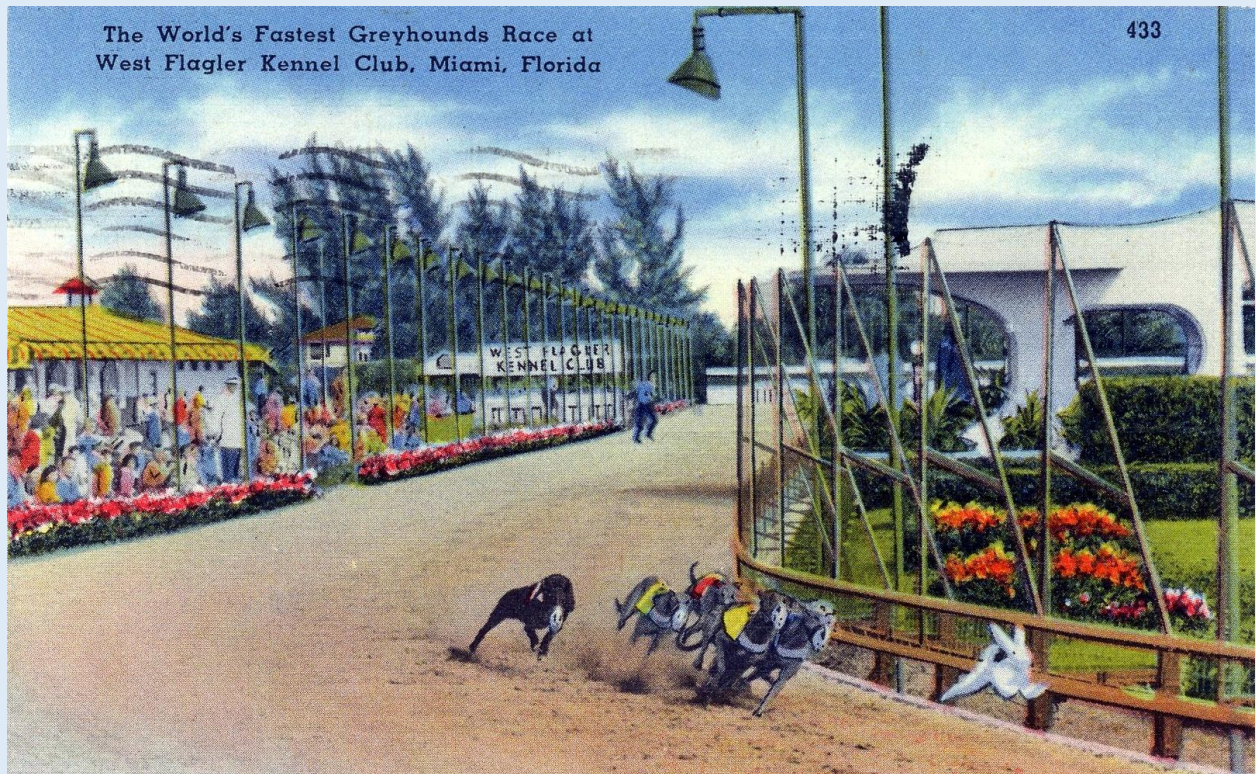

Greyhounds jumping over a fence during a race at West Flagler Kennel Club - Miami, Fla. - ca. 1952.

Hialeah Race Course, from across Flamingo Lake - Miami, Fla. - ca. 1951.

Miami Beach Kennel Club - Dog Track - Miami, Fla. - ca. 1946.

Power Cruiser Boat 'Hoosier V' Broke World's Record at Miami Race Course - Miami, Fla. - ca. 1920.

The World's Fastest Greyhounds Race at West Flagler Kennel Club - Miami, Fla. - ca. 1953.