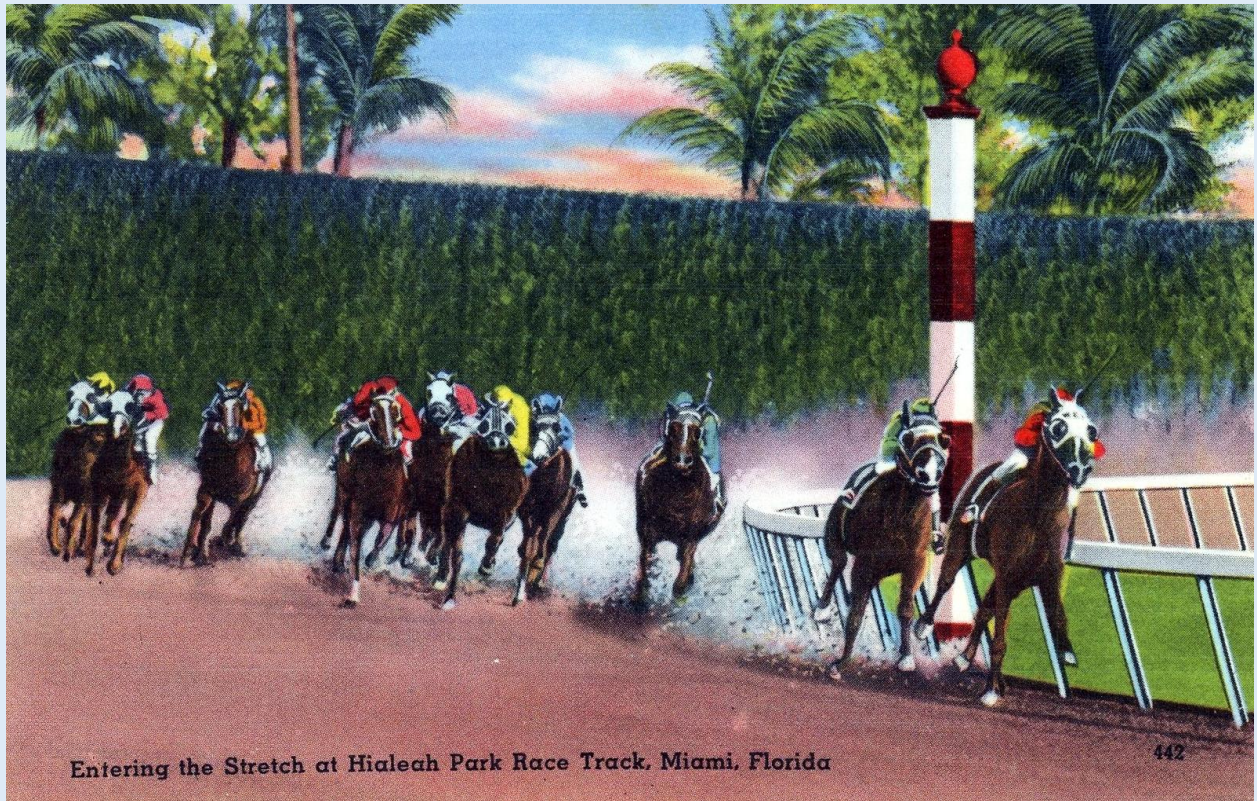

Biscayne Kennel Club - America's showplace for Greyhound racing - Miami, Fla. - ca. 1970s.

M-219 CLUB HOUSE AND GRANDSTAND, MIAMI JOCKEY CLUB

AMERICA'S MOST BEAUTIFUL RACE COURSE

PHOTO BY G. W. ROMER

Club House and Grandstand - Miami Jockey Club - America's Most Beautiful Race Course - Miami, Fla. - ca. 1940s.

Club House Entrance - Hialeah Park - Miami, Fla. - ca. 1940s.

*Club House Entrance,  
Miami Jockey Club*

Club House Entrance - Miami Jockey Club - Miami, Fla. - ca. 1940s.

Entering the Stretch at Hialeah Park Race Track - Miami, Fla. - ca. 1950.

*Entrance to Grandstand, Hialeah Park, Miami, Florida 4*

Entrance to Grandstand - Hialeah Park - Miami, Fla. - ca. 1940s.

*D. C. 255—Entrance to Gulfstream Park Race Course,  
between Hollywood and Miami, Fla.*

Power Cruiser Boat 'Hoosier V' Broke World's Record at Miami Race Course - Miami, Fla. - ca. 1920.

The World's Fastest Greyhounds Race at West Flagler Kennel Club - Miami, Fla. - ca. 1953.