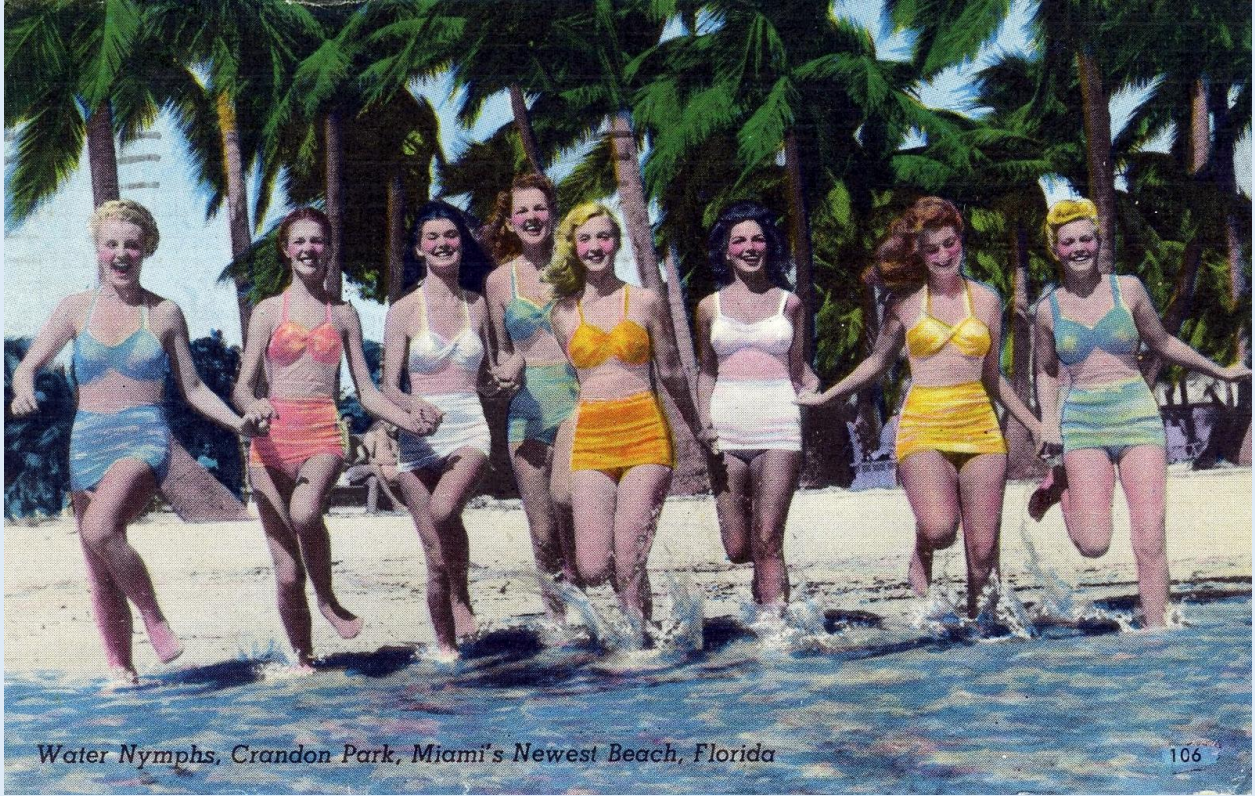

Playground of the Americas at Night - Miami Beach, Fla. - ca. 1940s.

Tennis Courts - Miami Beach, Fla. - ca. 1920s.

The Magic City - Greetings from Miami, Fla. - ca. 1960s.

The Magic City - Miami, Fla. - ca. 1940s.

The Patio - Miami-Battle Creek - Miami Springs - Miami, Fla. - ca. 1930s.

Tropical Miami, Florida.

Photo: E. Ludwig, John Hinde Studios.

Tropical Miami - from the Yacht Basin - Miami, Fla. - ca. 1976.

Tropical Miami - looking across the mouth of the Miami River - Miami, Fla. - ca. 1976.

Tropical panorama of a brilliant Miami sunset - Miami, Fla. - ca. 1972.

View from Veranda of Royal Palm Hotel,
Miami, Fla.

View from Veranda of Royal Palm Hotel - Miami, Fla. - ca. 1920s.

View of Bayfront Park at foot of Flagler Street - Miami, Fla. - ca. 1949.

Water Nymphs, Crandon Park - Miami's Newest Beach - Miami, Fla. - ca. 1952.

Whispering Palms - Miami, Fla. - ca. 1978.