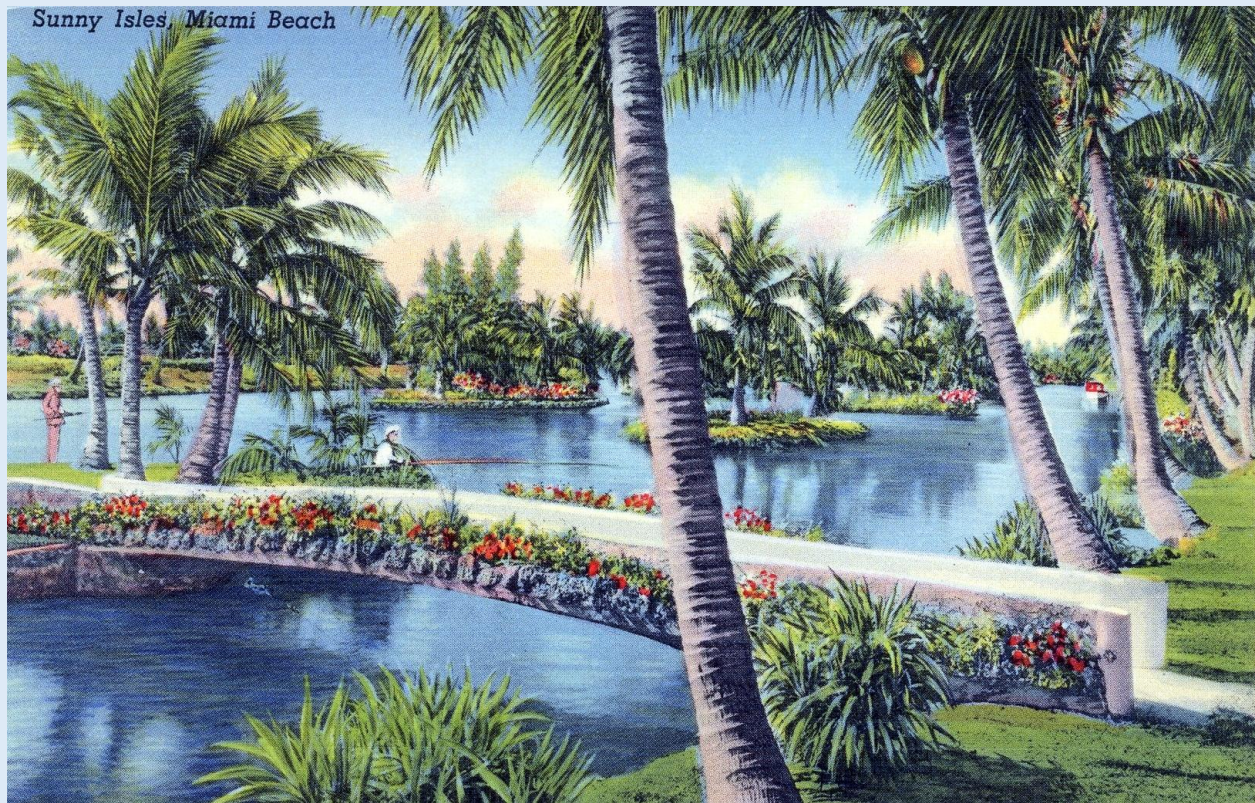

OCEAN DRIVE CASINO FROM THE BEACH, MIAMI BEACH, FLORIDA

Ocean Drive Casino from the Beach - Miami Beach, Fla. - ca. 1934.

Pancoast Lake 41st Street - Miami Beach, Fla. - ca. 1954.

Pancoast Lake and Indian Creek - Miami, Fla. - ca. 1970s.

Parade of Fishing Boats in Biscayne Bay at Miami, Fla. - ca. 1946.

D. C. 232---Pier #5, City Yacht Basin, Miami, Fla.

Pier no5 - City Yacht Basin - Miami, Fla. - ca. 1940s.

Smiling Face of a friendly Porpoise at the Seaquarium - Miami, Fla. - ca. 1976.

Sunny Isles - Miami Beach, Fla. - ca. 1940s.

Sunrise over Miami Beach, Fla. - ca. 1940s.

The Causeway - Miami, Fla. - ca. 1921.

The New Dinner Key Exposition Hall - Miami, Fla. - ca. 1957.

View on Biscayne Bay, Miami, Fla.

View on Biscayne Bay - Miami, Fla. - ca. 1920s.

M-259 YACHTS MOORED ALONG MIAMI AND MIAMI BEACH CAUSEWAY

PHOTO: HAMILTON WRIGHT

4A-H670

Yachts Moored along Miami and Miami Beach Causeway - ca. 1936.