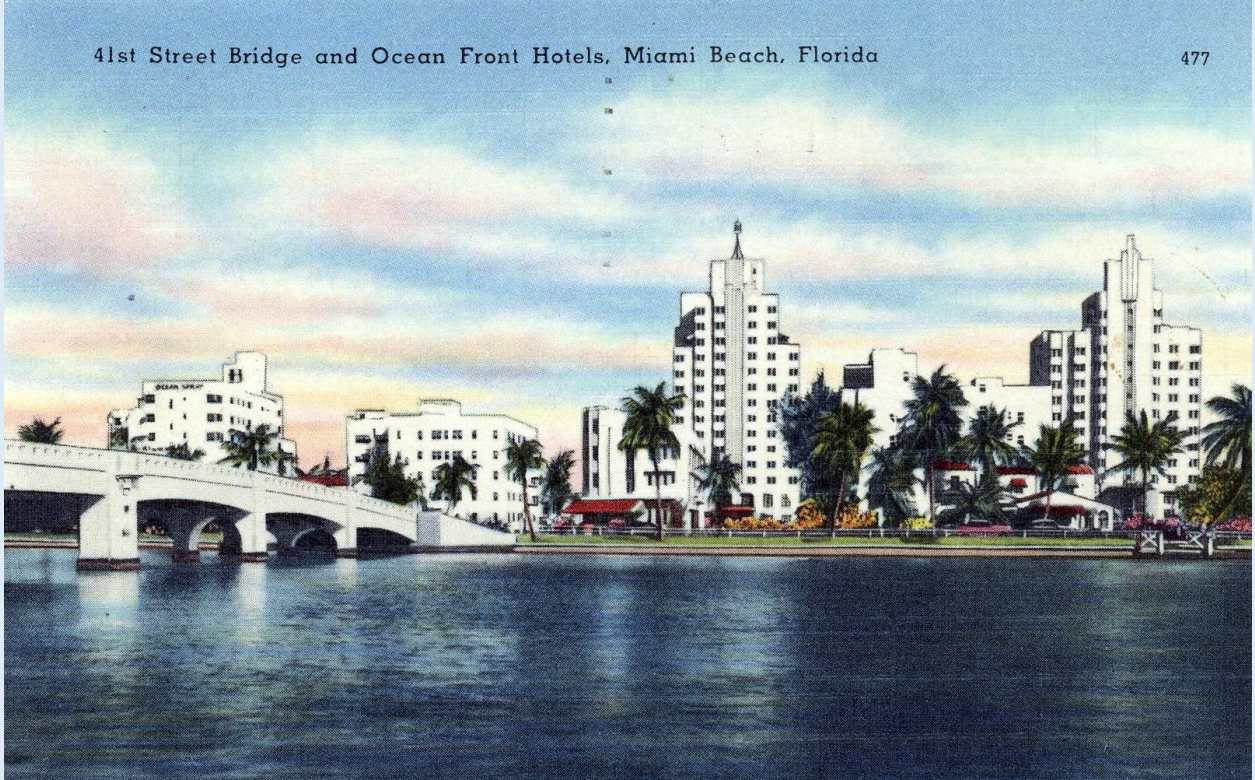

41st Street Bridge and Ocean Front Hotels, Miami Beach, Florida

477

41st Street Bridge and Ocean Front Hotels - Miami Beach, Fla. - ca. 1940.

41st Street Bridge and Ocean Front Hotels (blue and orange sky) - Miami Beach, Fla. - ca. 1940s.

Aerial View of Bayfront Marina - Miami, Fla. - ca. 1978.

Aerial View of Causeways - Miami Beach, Fla. - ca. 1940s.

Bayfront Park and Boulevard Hotels are Silhouetted at Twilight - Miami, Fla. - ca. 1970s.

5 *Bayfront Park and Skyline, Miami, Florida*

Bayfront Park and Skyline - Miami, Fla. - ca. 1940s.

M.232 BIDDING "BON VOYAGE" FROM THE CAUSEWAY, MIAMI, FLA.

PHOTO BY G. W. ROMER

3A-H613

Bidding 'Bon Voyage' with a blimp overhead from the Causeway - Miami, Fla. - ca. 1934.

Birdseye View of Beach - Miami Beach, Fla. - ca. 1949.

Brilliant tropical sunset over the skyline of the Magic City - Miami, Fla. - ca. 1970s.

D. C. 25—Causeway, Bay Islands and Miami from Miami Beach, Fla.