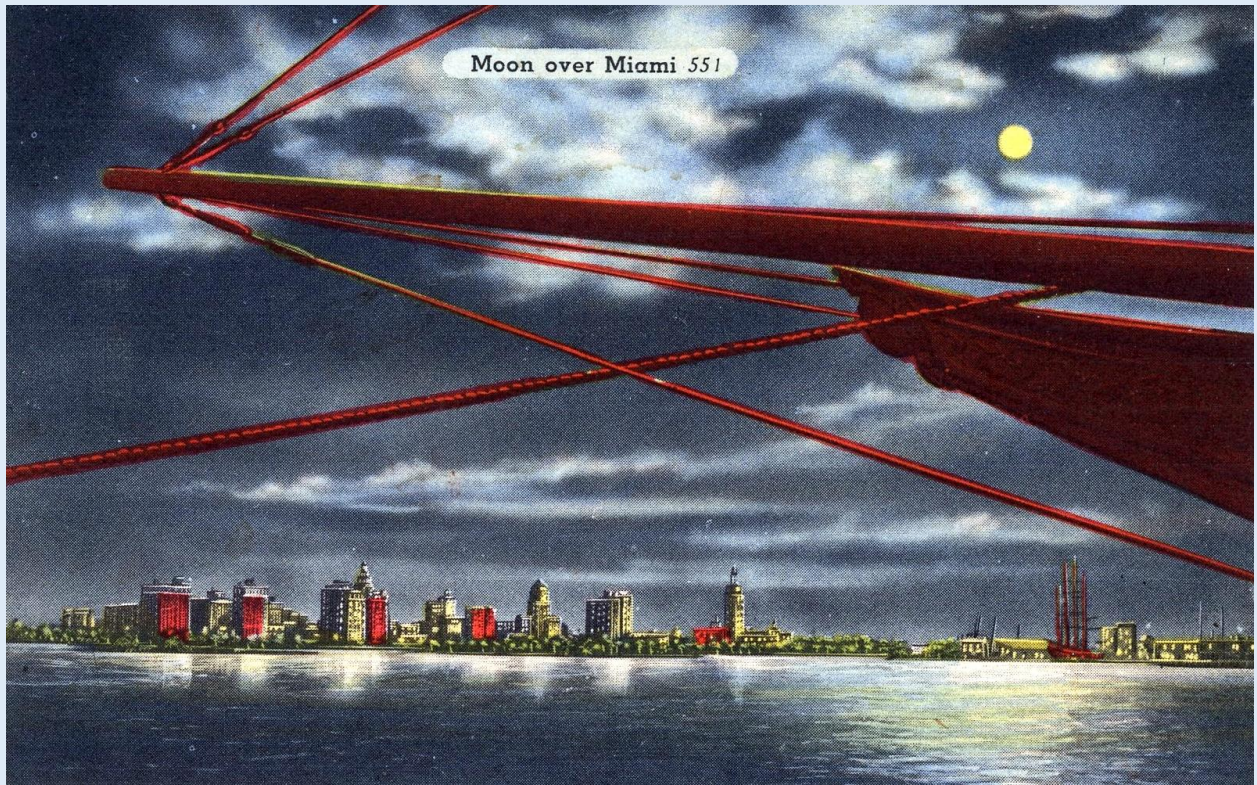

Eventide with a blimp overhead, seaplane and sailboats - Miami, Fla. - ca. 1956.

Fabulous Hotel Row along Golden Sands - Miami Beach, Fla. - ca. 1963.

Famous and Typical Sunset over Miami, Fla. - ca. 1970s.

Famous Hotel Row along the Atlantic Ocean and Colorful Indian Creek - Miami Beach, Fla. - ca. 1980s.

McFadden-Deauville Pool - Miami Beach, Fla. - ca. 1946.

Miami Beach Casino Swimming Pool - Miami Beach, Fla. - ca. 1920s.

Moon over Miami - lighted by a myriad of lights - Miami, Fla. - ca. 1940s.

Moon over Miami with a Blimp flying above the Waterway - Miami, Fla. - ca. 1970s.

Moon over Miami with a wooden motor boat in the waterway - Miami, Fla. - ca. 1940s.