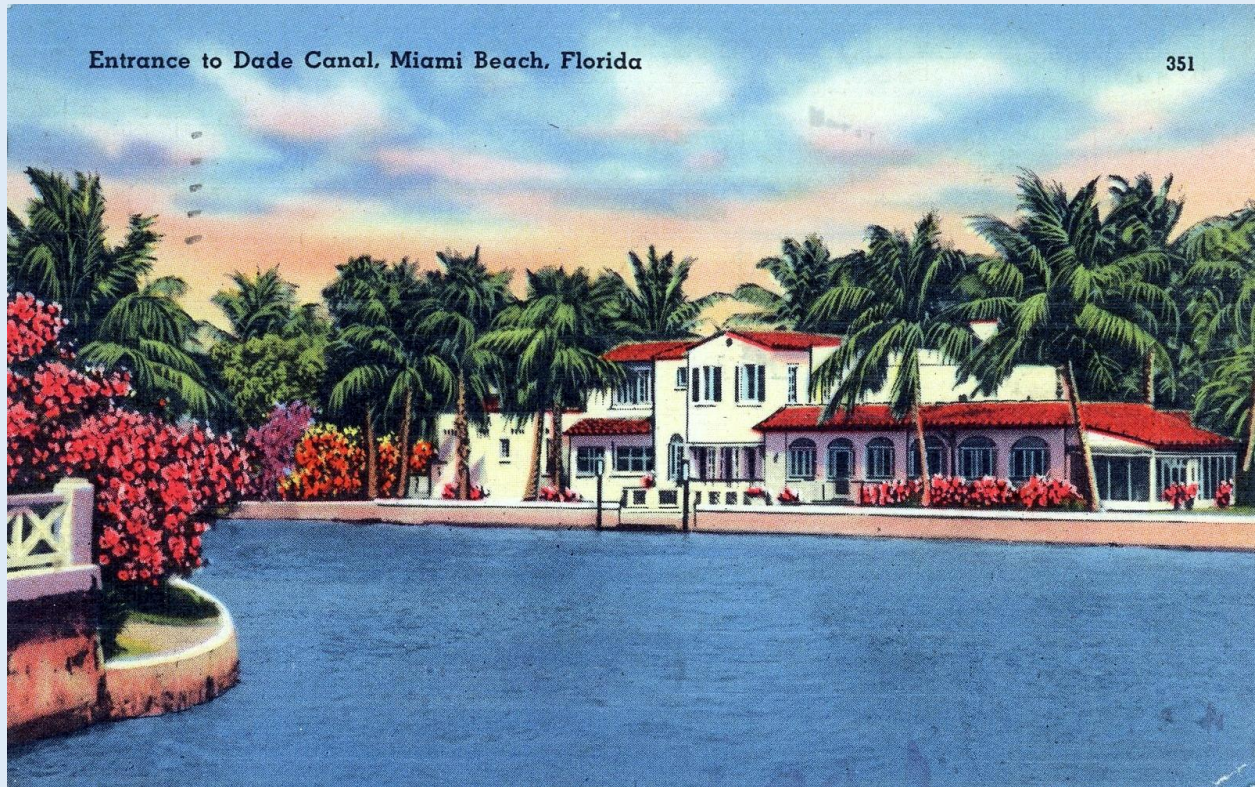

Birdseye View of Beach - Miami Beach, Fla. - ca. 1949.

Brilliant tropical sunset over the skyline of the Magic City - Miami, Fla. - ca. 1970s.

D. C. 25—Causeway, Bay Islands and Miami from Miami Beach, Fla.

Brilliant tropical sunset over the skyline of the Magic City - Miami, Fla. - ca. 1970s.

Dallas Park - Hotels and Miami River - Miami, Fla. - ca. 1940s.

Dinner Key - the world famous yacht basin - Coconut Grove - Miami, Fla. - ca. 1979.

Dinner Key - wood pleasure boat and seaplane - Coconut Grove - Miami, Fla. - ca. 1940s.

Entrada Yacht Basin - Coconut Grove - Miami, Fla. - ca. 1936.

Entrance to Dade Canal - Miami Beach, Fla. - ca. 1946.