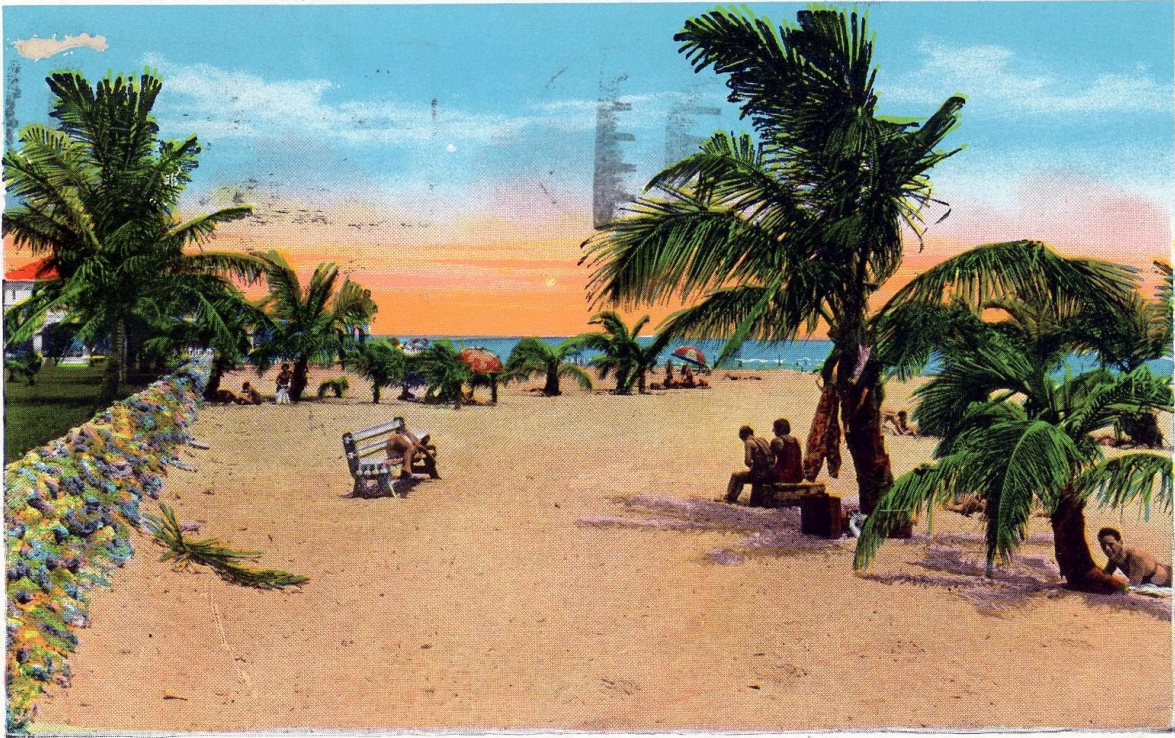

Moon over Miami - lighted by a myriad of lights - Miami, Fla. - ca. 1940s.

Moon over Miami with a Blimp flying above the Waterway - Miami, Fla. - ca. 1970s.

Moon over Miami with a wooden motor boat in the waterway - Miami, Fla. - ca. 1940s.

New Rickenbacker Causeway between Crandon Park and Miami, Fla. - ca. 1940s.

Nites are Bright as Days, Miami Beach, Florida

Nites are Bright as Days - Miami Beach, Fla. - ca. 1970s.

North Beach section of Miami Beach, Fla. - ca. 1970s.

OCEAN DRIVE CASINO FROM THE BEACH, MIAMI BEACH, FLORIDA

Ocean Drive Casino from the Beach - Miami Beach, Fla. - ca. 1934.

Pancoast Lake 41st Street - Miami Beach, Fla. - ca. 1954.

Pancoast Lake and Indian Creek - Miami, Fla. - ca. 1970s.